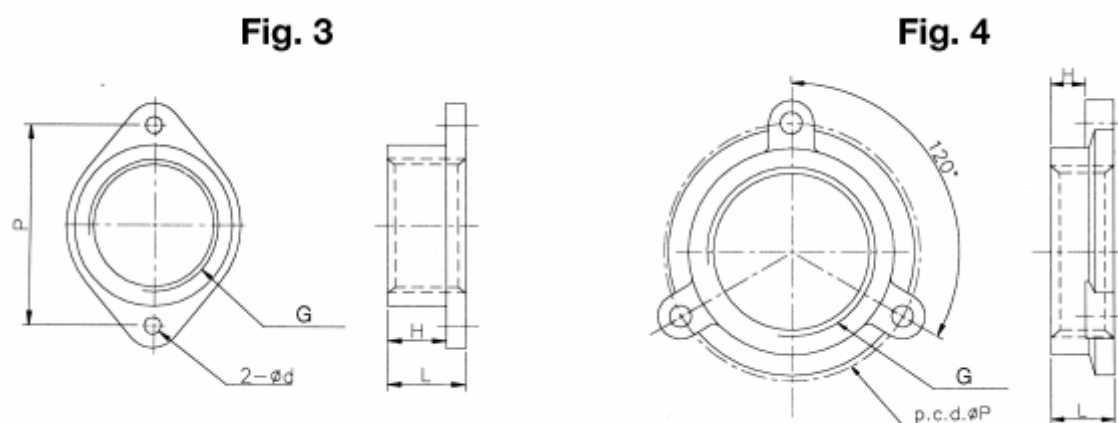

Data Sheet

Article number: 27590329315

Description: Threaded inlet/outlet 3-T15 1 1/2"
KB-3..

Measures

d	= 6
FIG	= 3
G (Thread)	= 1 1/2"
H	= 24
L	= 31
Model	= KB-3...,KB-33...
P	= 67